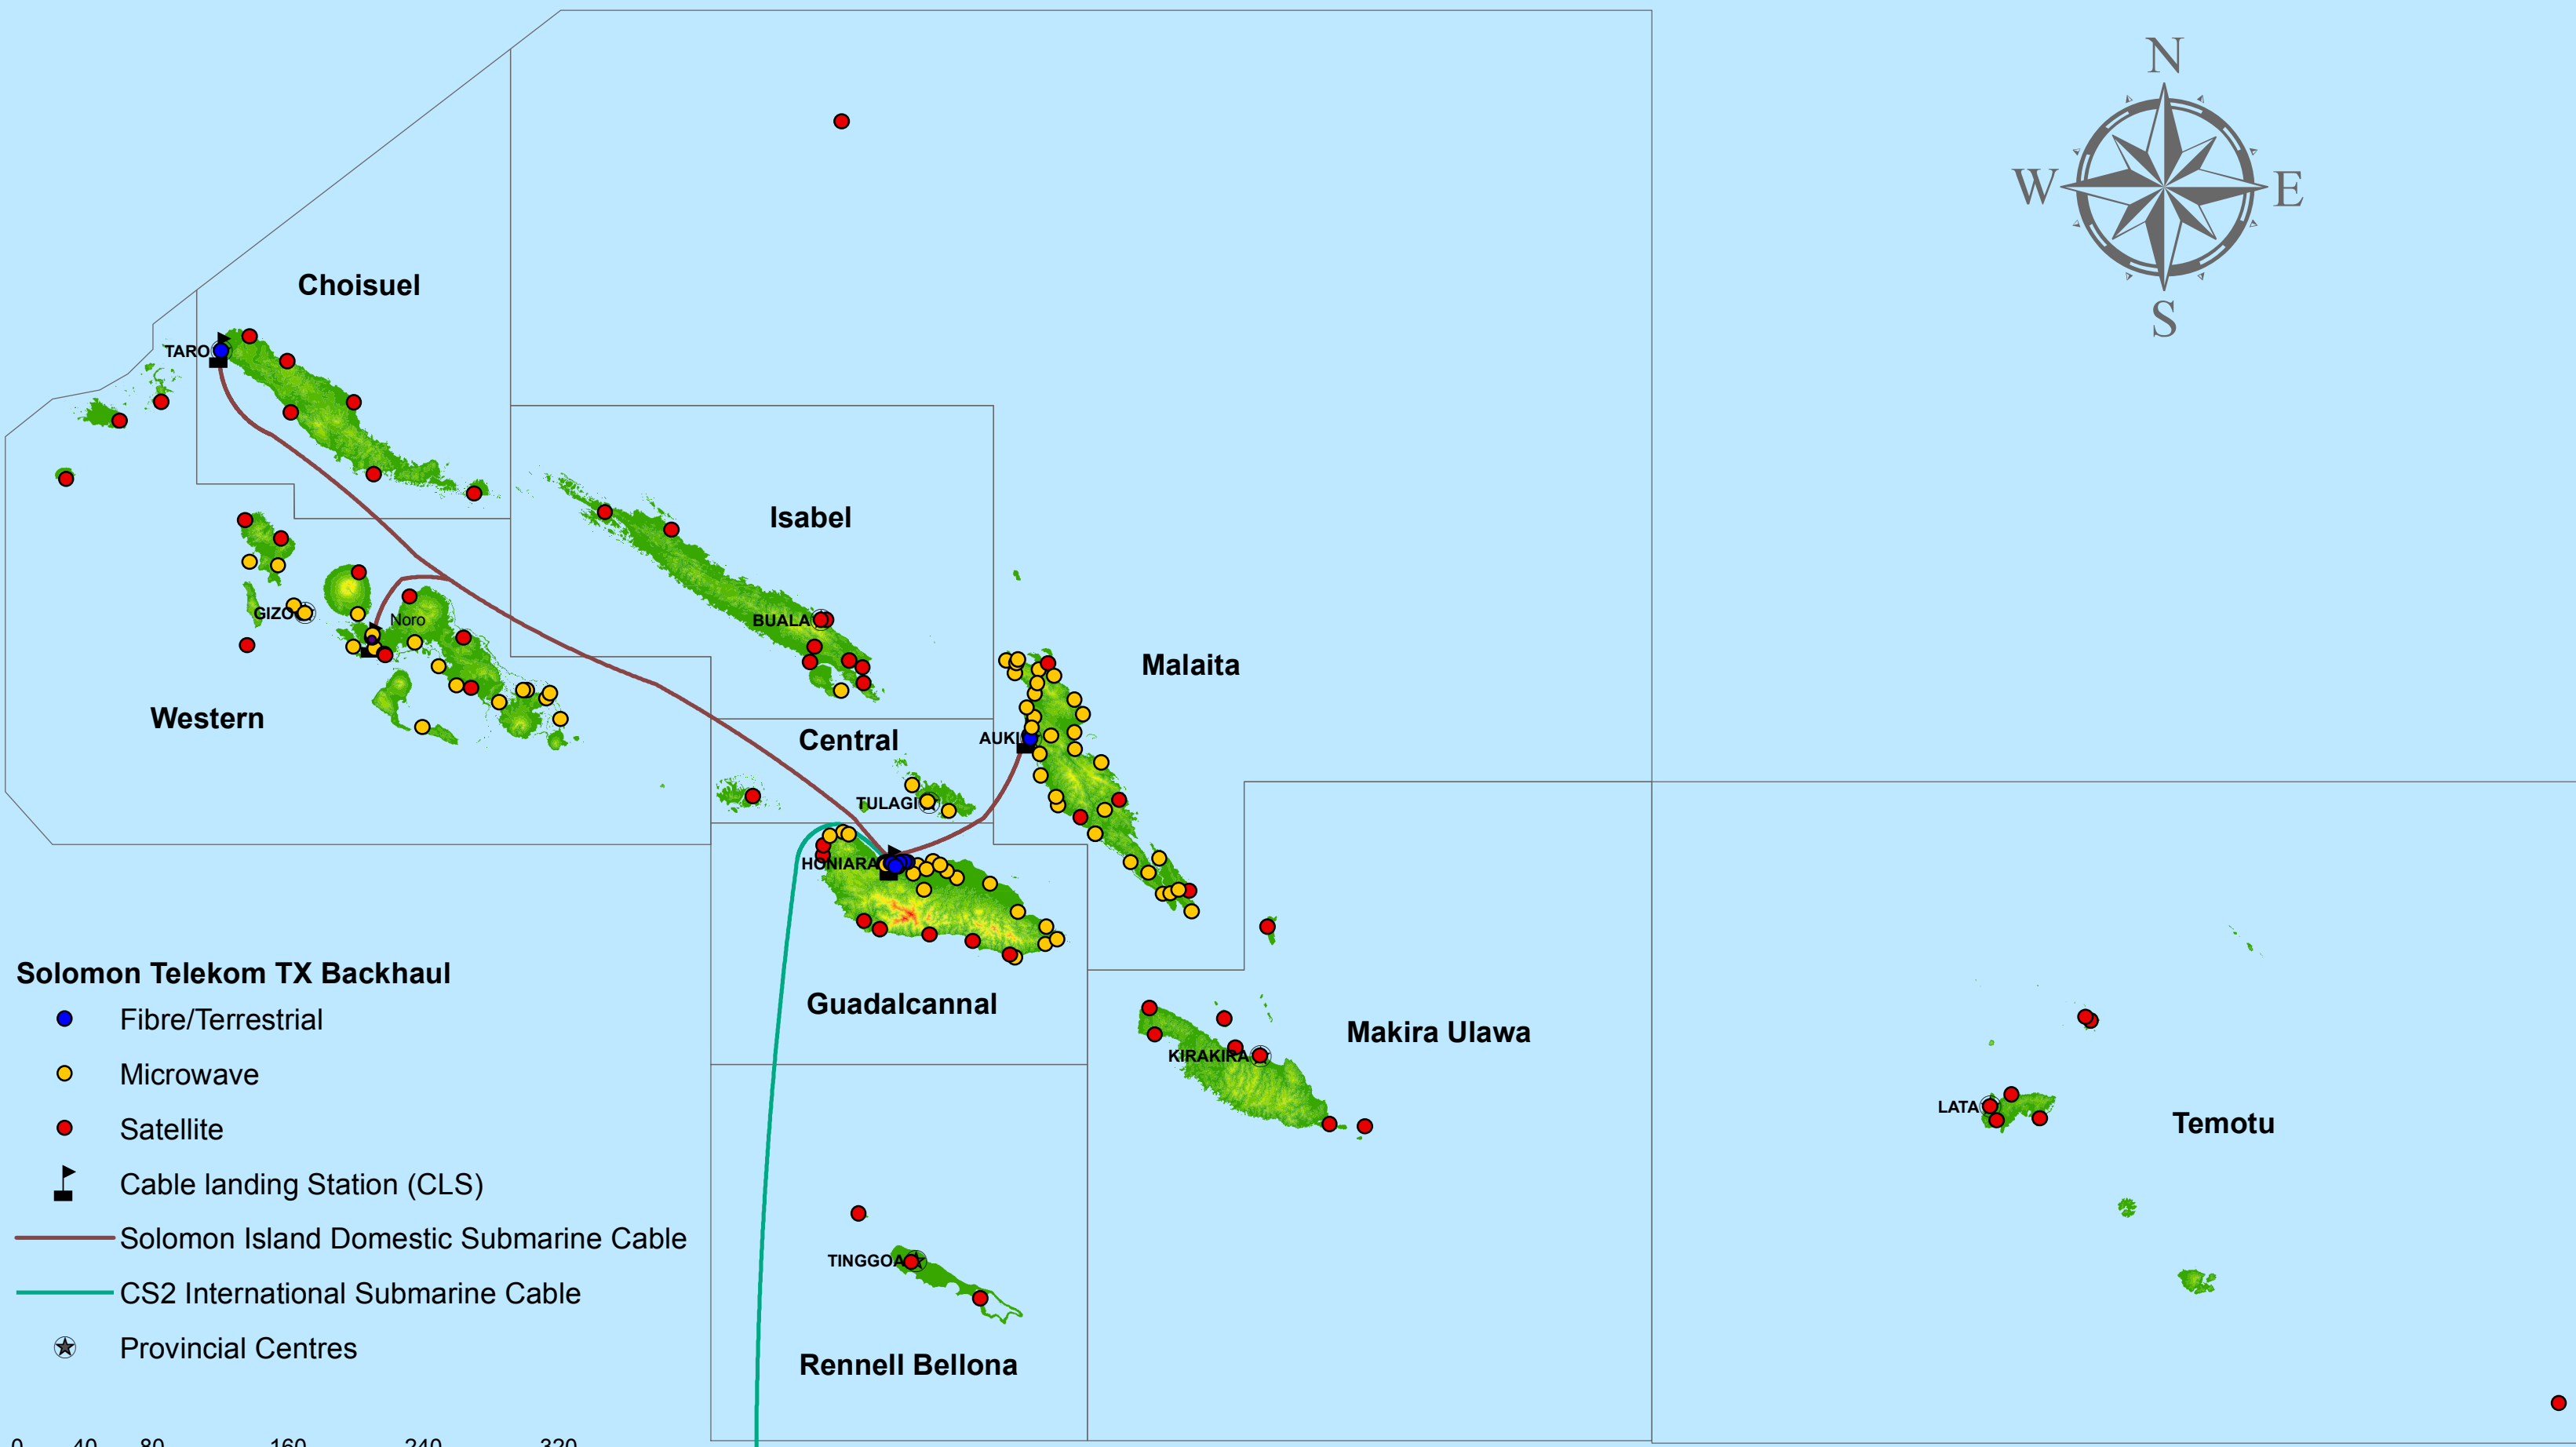

# Solomon Islands Telecommunications Network

## Solomon Telekom TX Backhaul

- Fibre/Terrestrial
- Microwave
- Satellite
- Cable landing Station (CLS)
- Solomon Island Domestic Submarine Cable
- CS2 International Submarine Cable
- Provincial Centres