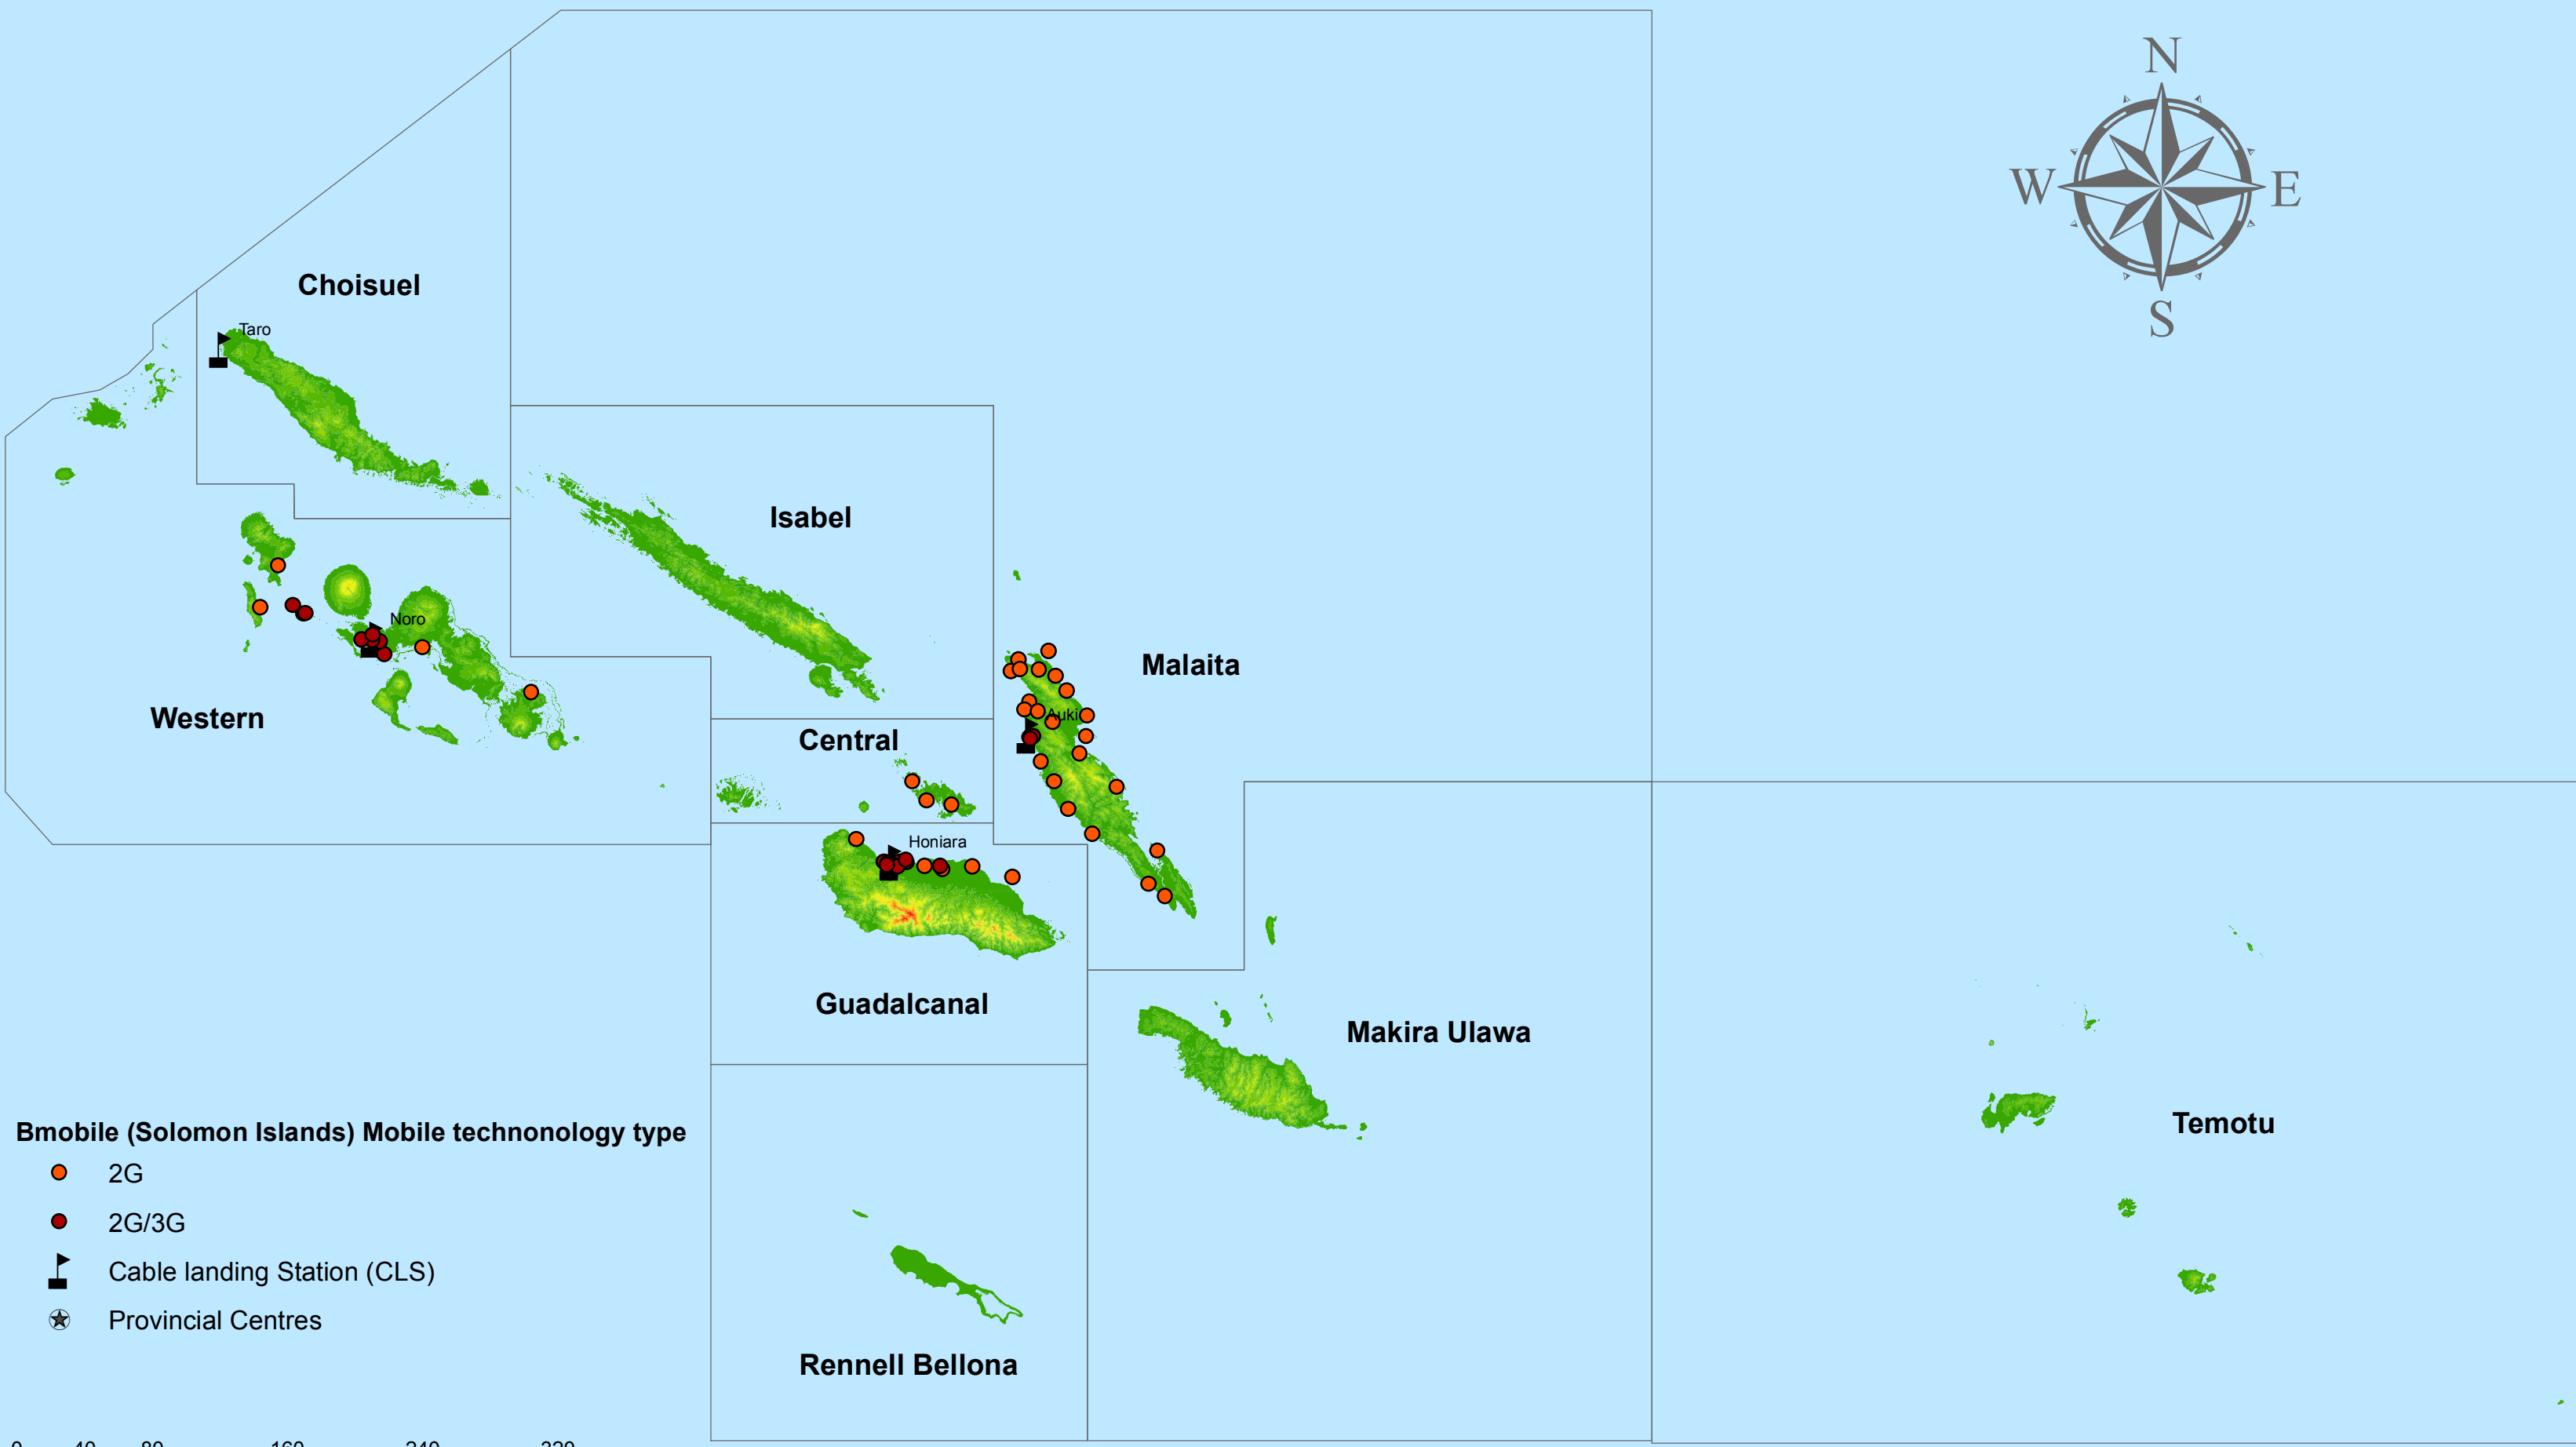

# Solomon Islands Telecommunications Network

- Bmobile (Solomon Islands) Mobile technonology type**
- 2G
  - 2G/3G
  - ▣ Cable landing Station (CLS)
  - ★ Provincial Centres